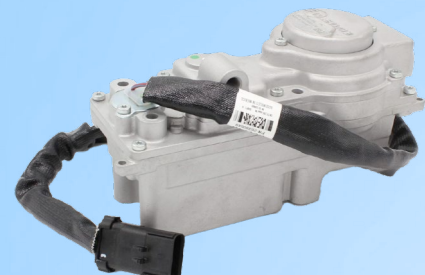

## LIGHTS

RED WARNING LIGHT  
LENS, TAKE OFF  
**2509312C1TO**  
**\$2.25**

IC HEADLIGHT  
ASSEMBLY, L/H  
**FLTHL3565429**  
**\$155.90**

IC HEADLIGHT  
ASSEMBLY, R/H  
**FLTHL3565430**  
**\$155.90**

## ENGINE

PSI SPARK PLUG, 8.8L  
**APP103**  
**\$19.24**

PSI SPARK PLUG  
WIRE, 8.8L  
**2517024C1LT**  
**\$29.84**

REMAN TURBO  
ACTUATOR, CUMMINS.  
**AP63587**  
**\$1625.77**

> Prices valid UNTIL MAY 2024/ Prices subject to change without notice.